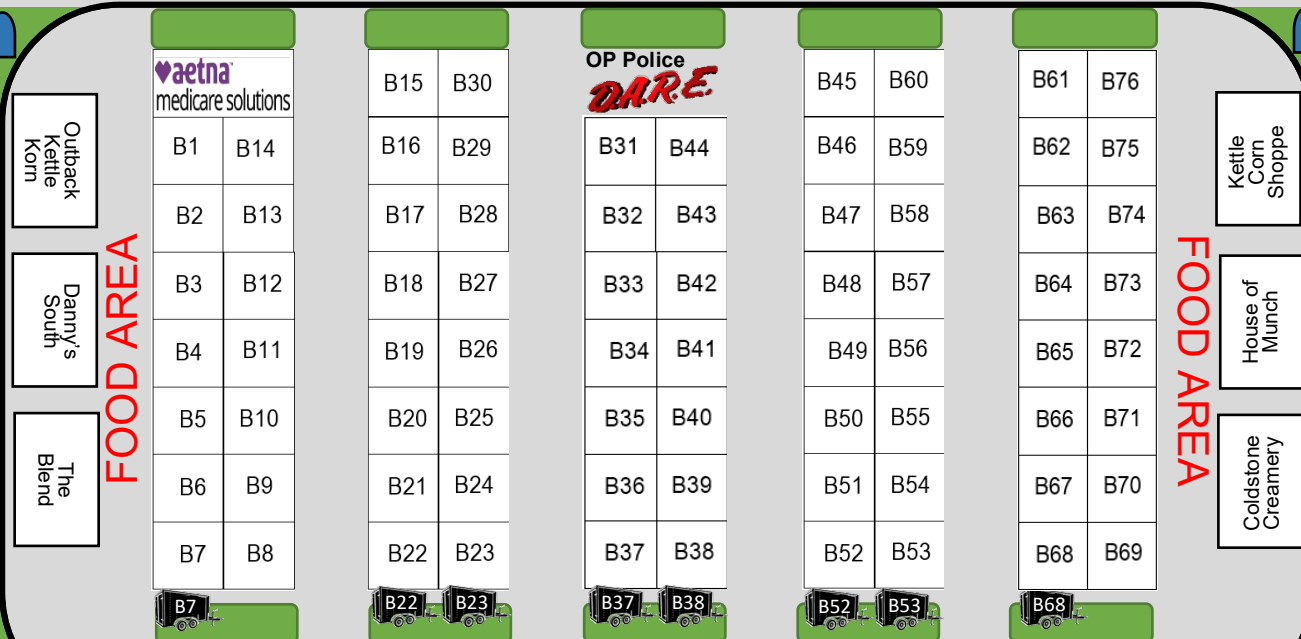

# ORCHARD PARK FESTIVAL OF THE ARTS 2022

PORTA POTTIES

LOT A

NO PARKING ON GRASS

NO PARKING ON GRASS

BIG TREE RD. / 20A

SOUTHWESTERN BLVD.

MAIN DRIVEWAY

LOT B

NO PARKING ON GRASS

NO PARKING ON GRASS

PORTA POTTIES ABBOTT RD.